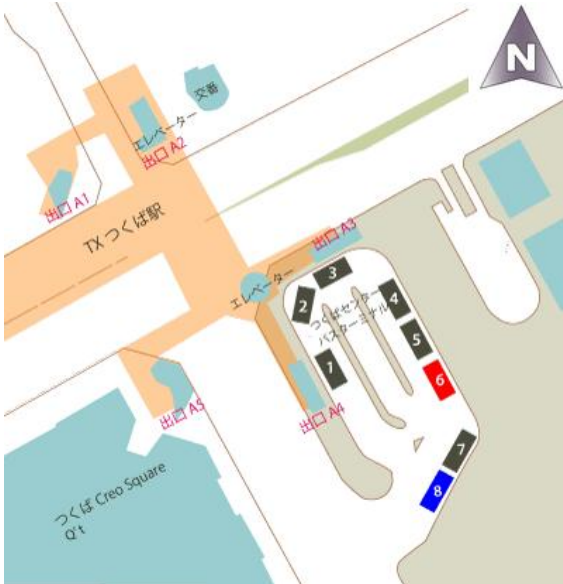

3. Tsukuba Center → University Hall A at University of Tsukuba

Take “The University of Tsukuba Loop-line On-campus Bus - Migi-Mawari” at “No.6 terminal of Tsukuba Center” for “Tsukuba Daigaku Chuou” and getting off “Daigaku Kaikan Mae” which is the nearest bus stop for the Venue (University Hall A).

(The Bus “Migi-Mawari”, “Hidari-Mawari” go to “Daigaku Kaikan Mae” bus stop.)

No.6 Terminal at Tsukuba Center Bus terminal.