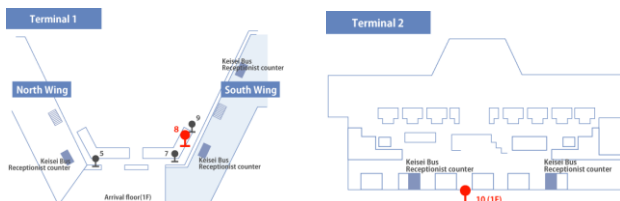

2-2. Direction from International Airport to Tsukuba Center.

- (1) Narita International Airport

Take Bus at [“Narita Airport Terminal-1 or Terminal-2”](#) for “Tsukuba Center”.