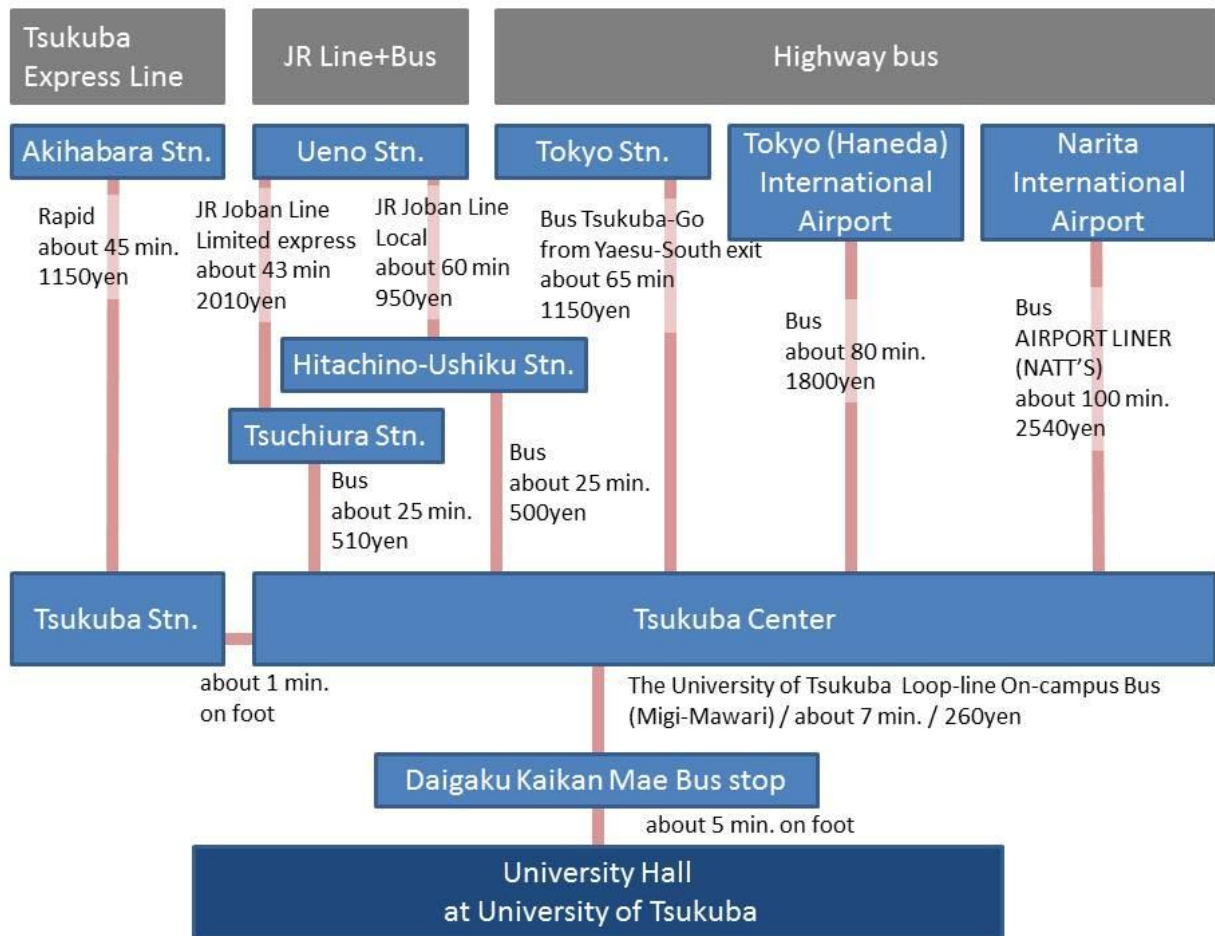

### Index

1. Position of Tsukuba City
2. How to Get to Tsukuba Center
3. Tsukuba Center → University Hall A at University of Tsukuba

### 1. Position of Tsukuba City

Tsukuba city is 60km north from Tokyo.

Get transportation for “Tsukuba Center” then take “The University of Tsukuba Loop-line On-campus Bus” for the Venue “University Hall A at University of Tsukuba”.

## 2. How to Get to Tsukuba Center

### 2-1. Direction from Tokyo area to Tsukuba Center.

- (1) Take [Tsukuba Express \(train\)](#) at “Akihabara station” to “Tsukuba station” then go to “Tsukuba Center” on foot (1 min.).
- (2) Take JR Joban Line (train) at “Ueno station” to “Tsuchiura station” (Limited express) or “Hitachino-Ushiku” station (Local train) then take Bus to “Tsukuba Center”.
- (3) Take High-way Bus at “Tokyo station” for “Tsukuba Center”.  
Get a ticket at Yaesu South Exit Bus stand No.5.