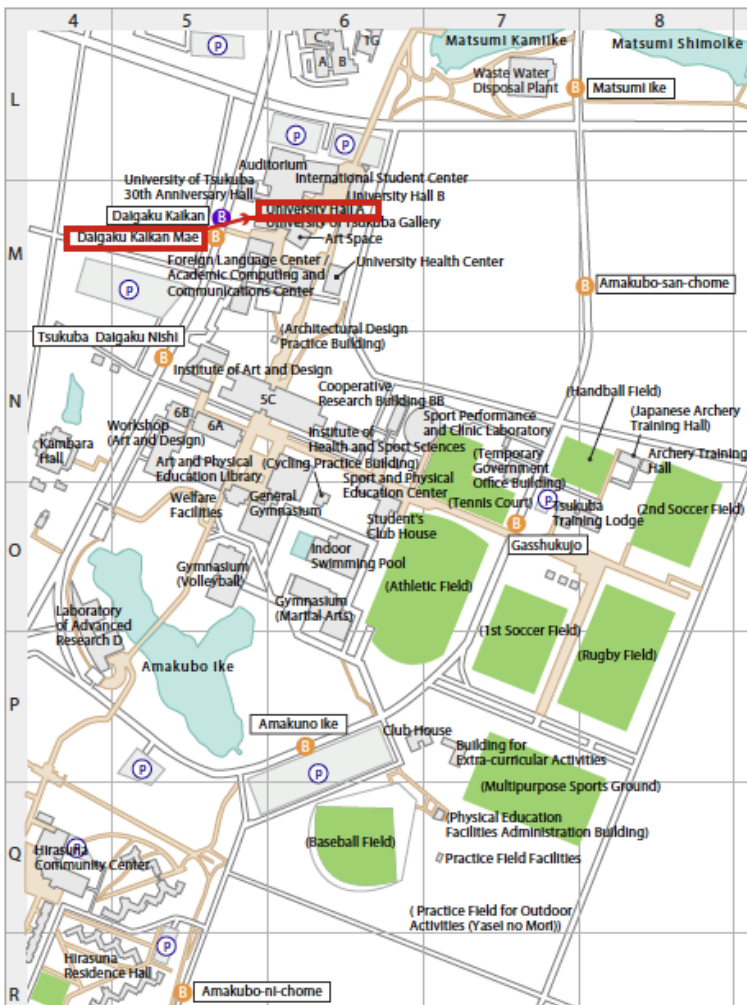

### 1. Position of Tsukuba City

Tsukuba city is 60km north from Tokyo.

Get transportation for “Tsukuba Center” then take “The University of Tsukuba Loop-line On-campus Bus” for the Venue “University Hall A at University of Tsukuba”.

### 3. Tsukuba Center → University Hall A at University of Tsukuba

Take “The University of Tsukuba Loop-line On-campus Bus - Migi-Mawari” at “No.6 terminal of Tsukuba Center” for “Tsukuba Daigaku Chuou” and getting off “Daigaku Kaikan Mae” which is the nearest bus stop for the Venue (University Hall A).

(The Bus “Migi-Mawari”, “Hidari-Mawari” go to “Daigaku Kaikan Mae” bus stop.)

No.6 Terminal at Tsukuba Center Bus terminal.

The University of Tsukuba Loop-line On-campus Bus route

(Getting off at “Daigaku kaikan mae” bus stop to arrive University Hall A(venue))

Around the Venue (University Hall A)

CAMPUS MAP South Area

Around the Venue (Campus map)

See Web page for more information. [http://www.tsukuba.ac.jp/english/access/map\\_south.html](http://www.tsukuba.ac.jp/english/access/map_south.html)