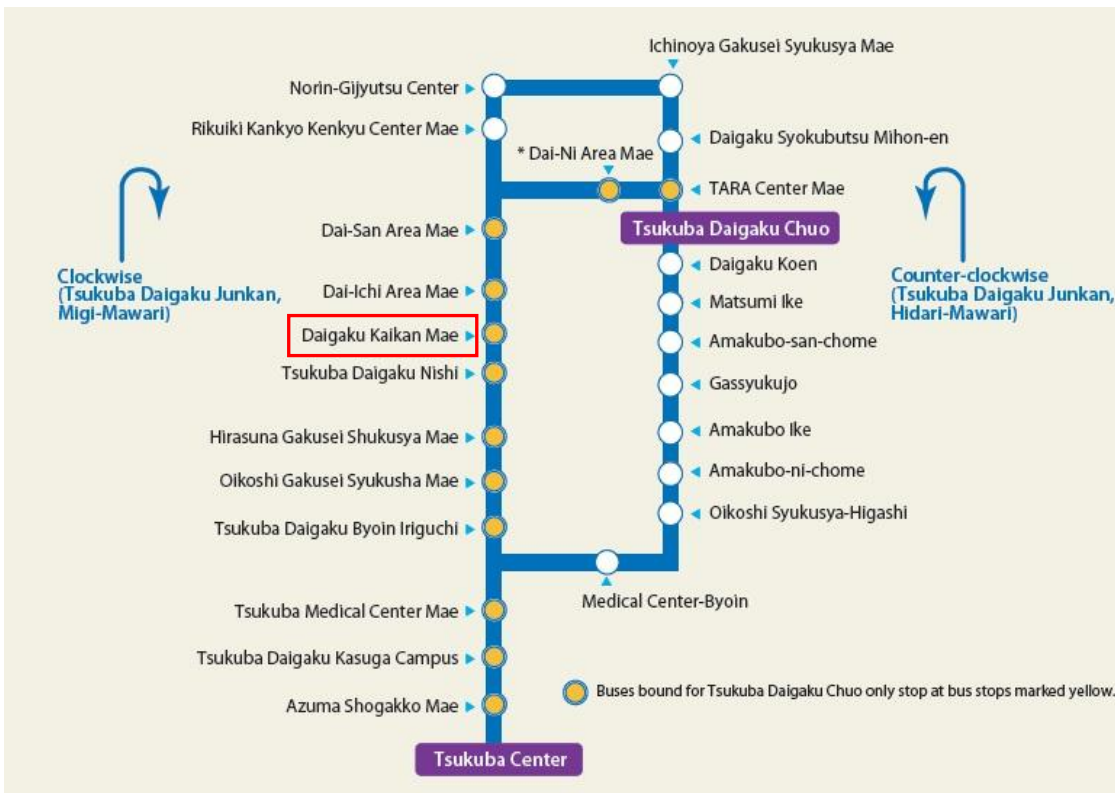

The University of Tsukuba Loop-line On-campus Bus route

(Getting off at “Daigaku kaikan mae” bus stop to arrive University Hall A(venue))